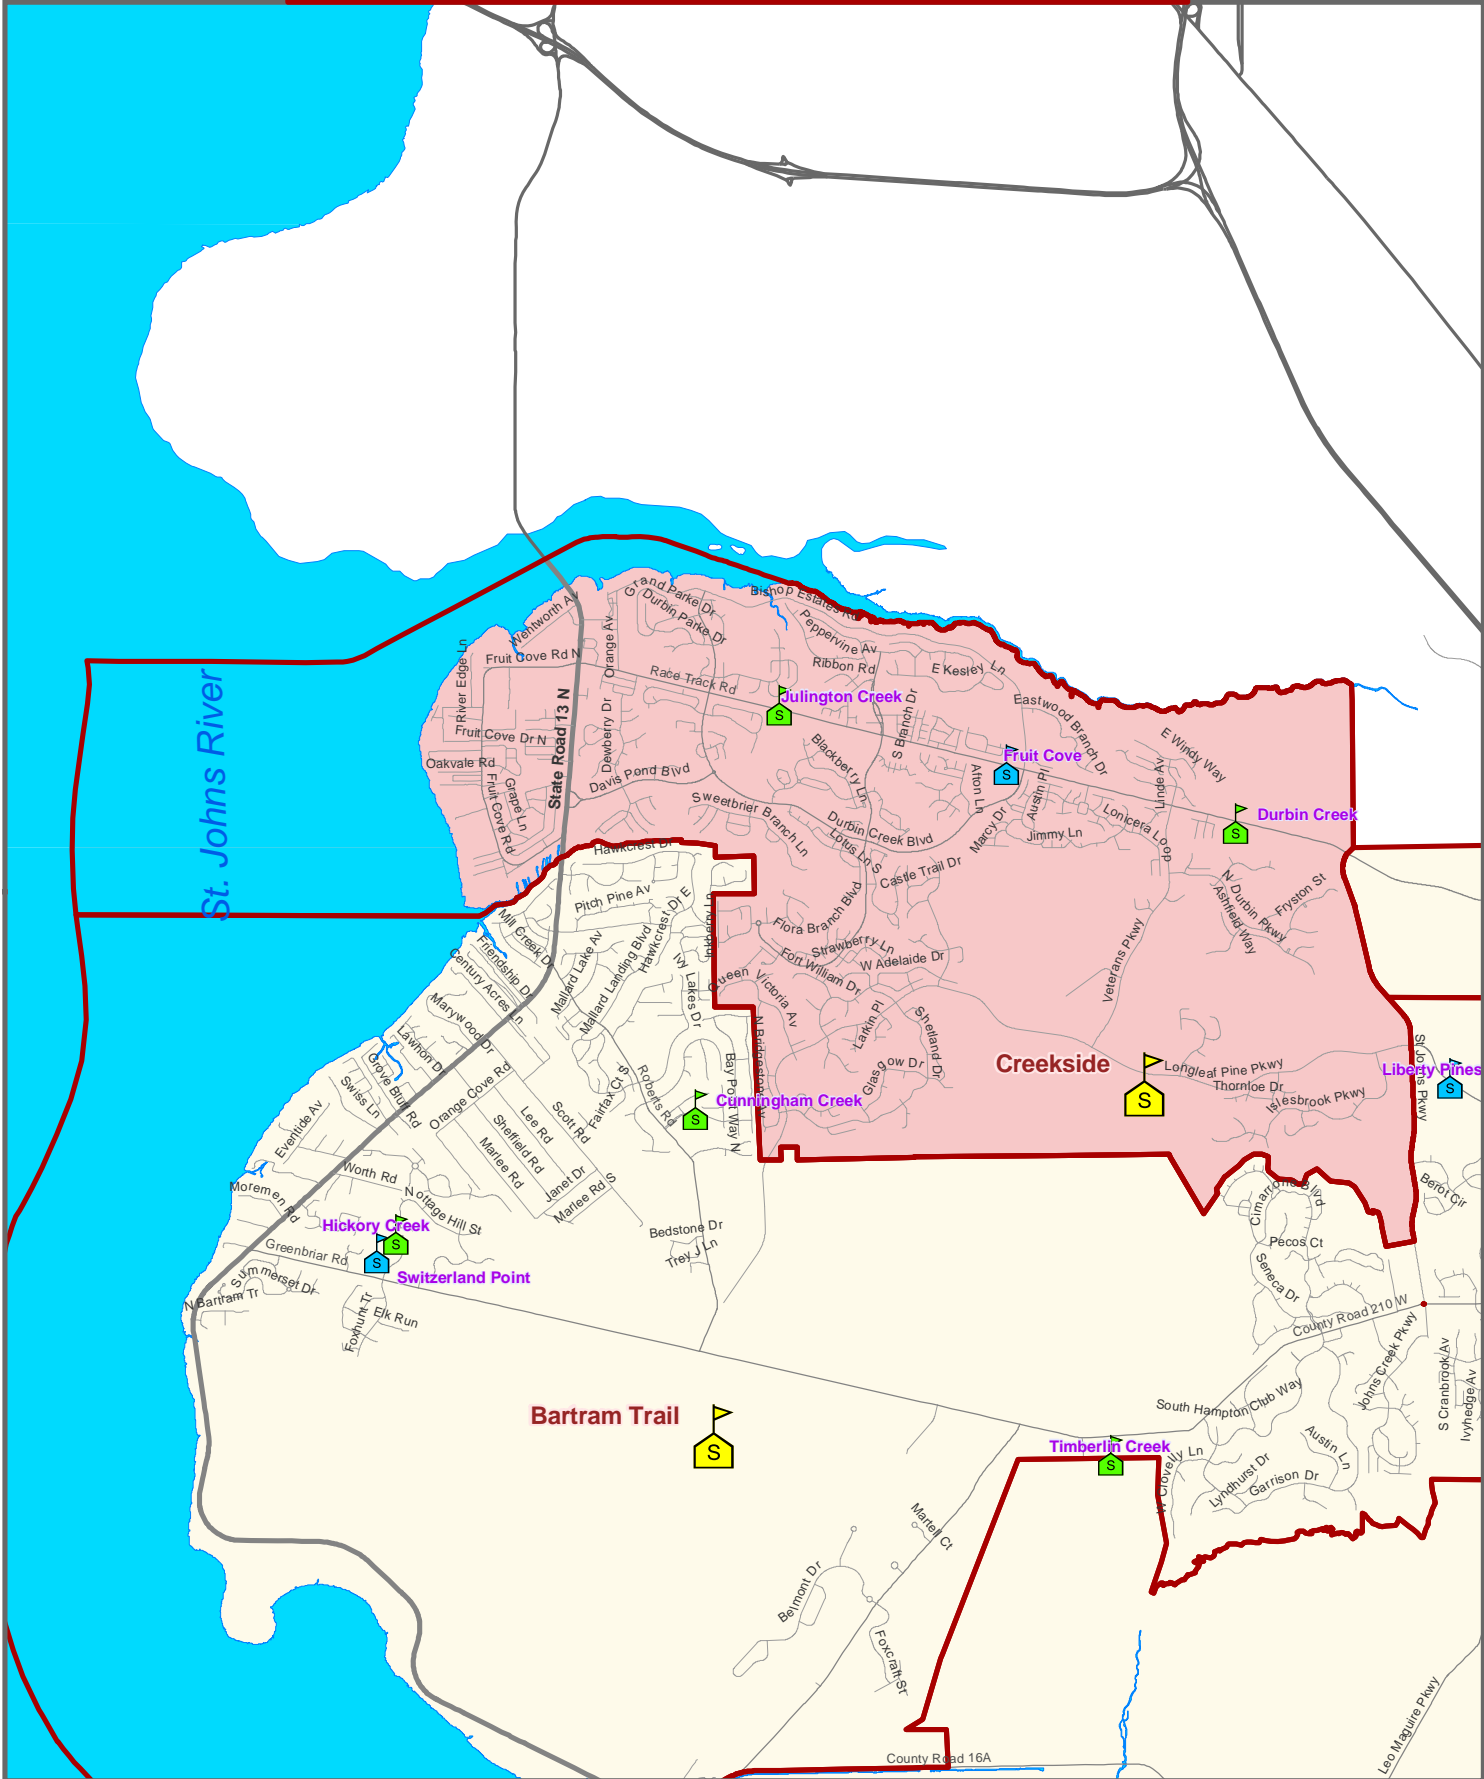

2008 - 2009 St. Johns County High School Attendance Zones

St. Johns County School District
 40 Orange Street
 St. Augustine, FL 32084
 (904) 547-7500
 www.stjohns.k12.fl.us

- Public School**
- Elementary
 - Middle
 - High
 - Other

Creekside High School
 100 Knights Ln

St. Johns County Geographic Information Systems
 www.sjci.us